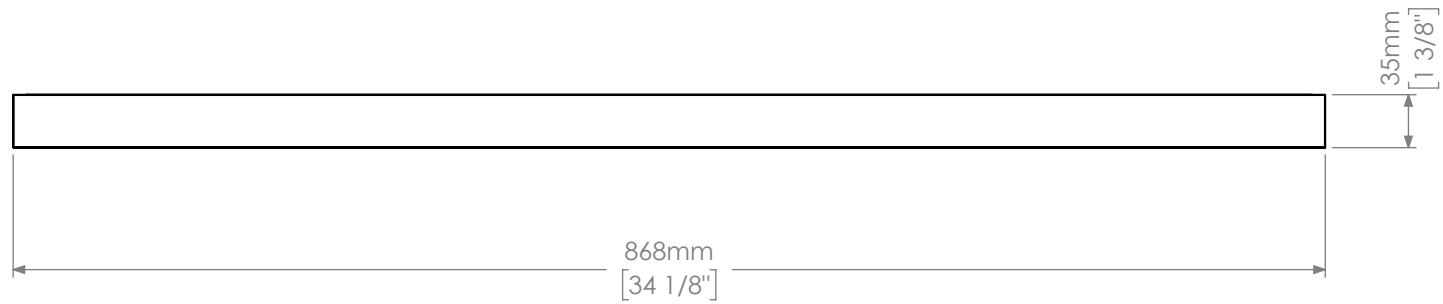

Description : CHIRON 3 RECESSED RGBW/DW FRAME

Code : AL8390

Scale : 1:5

SHEET 1 OF 4

Revision : 01

DIMENSIONS ARE IN MILLIMETERS [BRACKETED DIMENSIONS ARE IN INCHES]

GRIVEN 

<http://www.griven.com>

Description : CHIRON 3 RECESSED RGBW/DW FRAME

Code : AL8390+AL8448

Scale : 1:5

SHEET 2 OF 4

Revision : 01

DIMENSIONS ARE IN MILLIMETERS [BRACKETED DIMENSIONS ARE IN INCHES]

Description : CHIRON 3 RECESSED RGBW/DW ALL-GLASS

Code : AL8390

Scale : 1:5

SHEET 3 OF 4

Revision : 01

DIMENSIONS ARE IN MILLIMETERS [BRACKETED DIMENSIONS ARE IN INCHES]

GRIVEN 

<http://www.griven.com>

Description : CHIRON 3 RECESSED RGBW/DW ALL-GLASS

Code : AL8390+AL8451

Scale : 1:5

SHEET 4 OF 4

Revision : 01

DIMENSIONS ARE IN MILLIMETERS [BRACKETED DIMENSIONS ARE IN INCHES]

GRIVEN 

<http://www.griven.com>