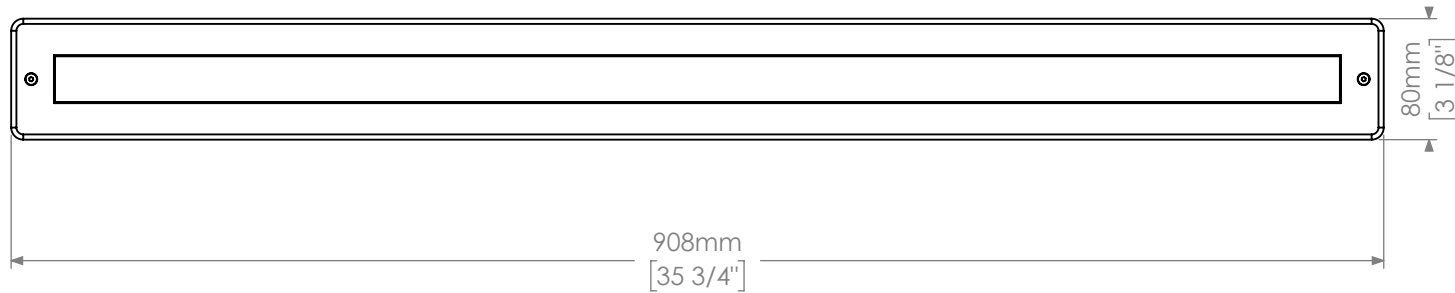

Description : CHIRON 3 RECESSED RGBW/DW FRAME

Code : AL8390

Scale : 1:5

SHEET 1 OF 4

Revision : 01

DIMENSIONS ARE IN MILLIMETERS [BRACKETED DIMENSIONS ARE IN INCHES]

GRIVEN 

<http://www.griven.com>

Description : CHIRON 3 RECESSED RGBW/DW FRAME

Code : AL8390+AL8448

Scale : 1:5

SHEET 2 OF 4

Revision : 01

DIMENSIONS ARE IN MILLIMETERS [BRACKETED DIMENSIONS ARE IN INCHES]

Description : CHIRON 3 RECESSED RGBW/DW ALL-GLASS

Code : AL8390

Scale : 1:5

SHEET 3 OF 4

Revision : 01

DIMENSIONS ARE IN MILLIMETERS [BRACKETED DIMENSIONS ARE IN INCHES]

GRIVEN 

<http://www.griven.com>

Description : CHIRON 3 RECESSED RGBW/DW ALL-GLASS

Code : AL8390+AL8451

Scale : 1:5

SHEET 4 OF 4

Revision : 01

DIMENSIONS ARE IN MILLIMETERS [BRACKETED DIMENSIONS ARE IN INCHES]

GRIVEN 

<http://www.griven.com>