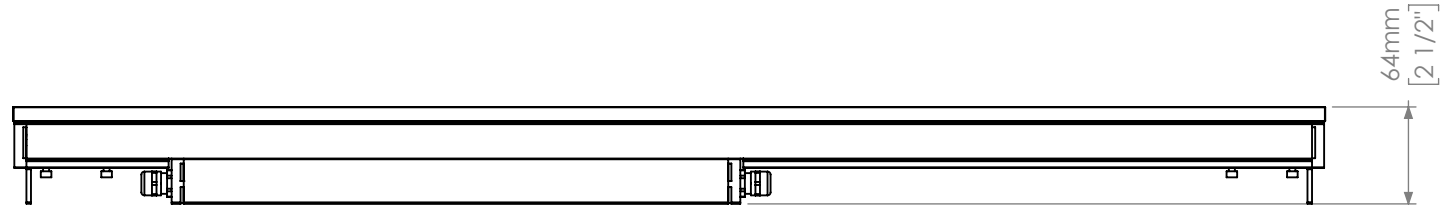

Description : CHIRON 3 RECESSED RGBW/DW FRAME

Code : AL8390+AL8448

Scale : 1:5

SHEET 2 OF 4

Revision : 01

DIMENSIONS ARE IN MILLIMETERS [BRACKETED DIMENSIONS ARE IN INCHES]

Description : CHIRON 3 RECESSED RGBW/DW ALL-GLASS

Code : AL8390

Scale : 1:5

SHEET 3 OF 4

Revision : 01

DIMENSIONS ARE IN MILLIMETERS [BRACKETED DIMENSIONS ARE IN INCHES]

GRIVEN 

<http://www.griven.com>

Description : CHIRON 3 RECESSED RGBW/DW ALL-GLASS

Code : AL8390+AL8451

Scale : 1:5

SHEET 4 OF 4

Revision : 01

DIMENSIONS ARE IN MILLIMETERS [BRACKETED DIMENSIONS ARE IN INCHES]

GRIVEN 

<http://www.griven.com>