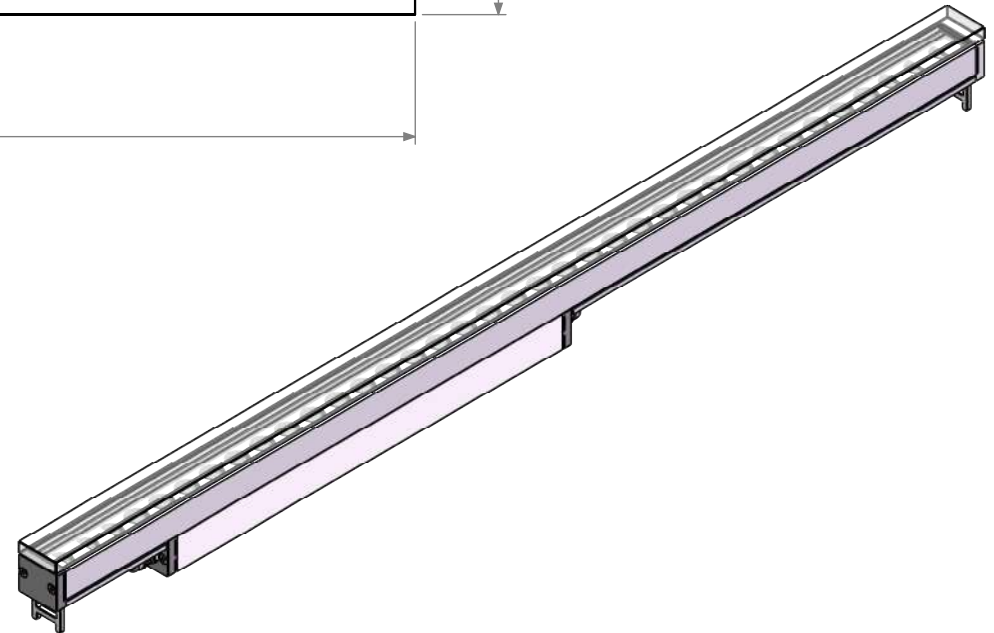

Description : CHIRON 3 RECESSED RGBW/DW FRAME

Code : AL8390+AL8448

Scale : 1:5

SHEET 2 OF 4

Revision : 01

DIMENSIONS ARE IN MILLIMETERS [BRACKETED DIMENSIONS ARE IN INCHES]

Description : CHIRON 3 RECESSED RGBW/DW ALL-GLASS

Code : AL8390

Scale : 1:5

SHEET 3 OF 4

Revision : 01

DIMENSIONS ARE IN MILLIMETERS [BRACKETED DIMENSIONS ARE IN INCHES]

GRIVEN 

<http://www.griven.com>

Description : CHIRON 3 RECESSED RGBW/DW ALL-GLASS

Code : AL8390+AL8451

Scale : 1:5

SHEET 4 OF 4

Revision : 01

DIMENSIONS ARE IN MILLIMETERS [BRACKETED DIMENSIONS ARE IN INCHES]

GRIVEN 

<http://www.griven.com>