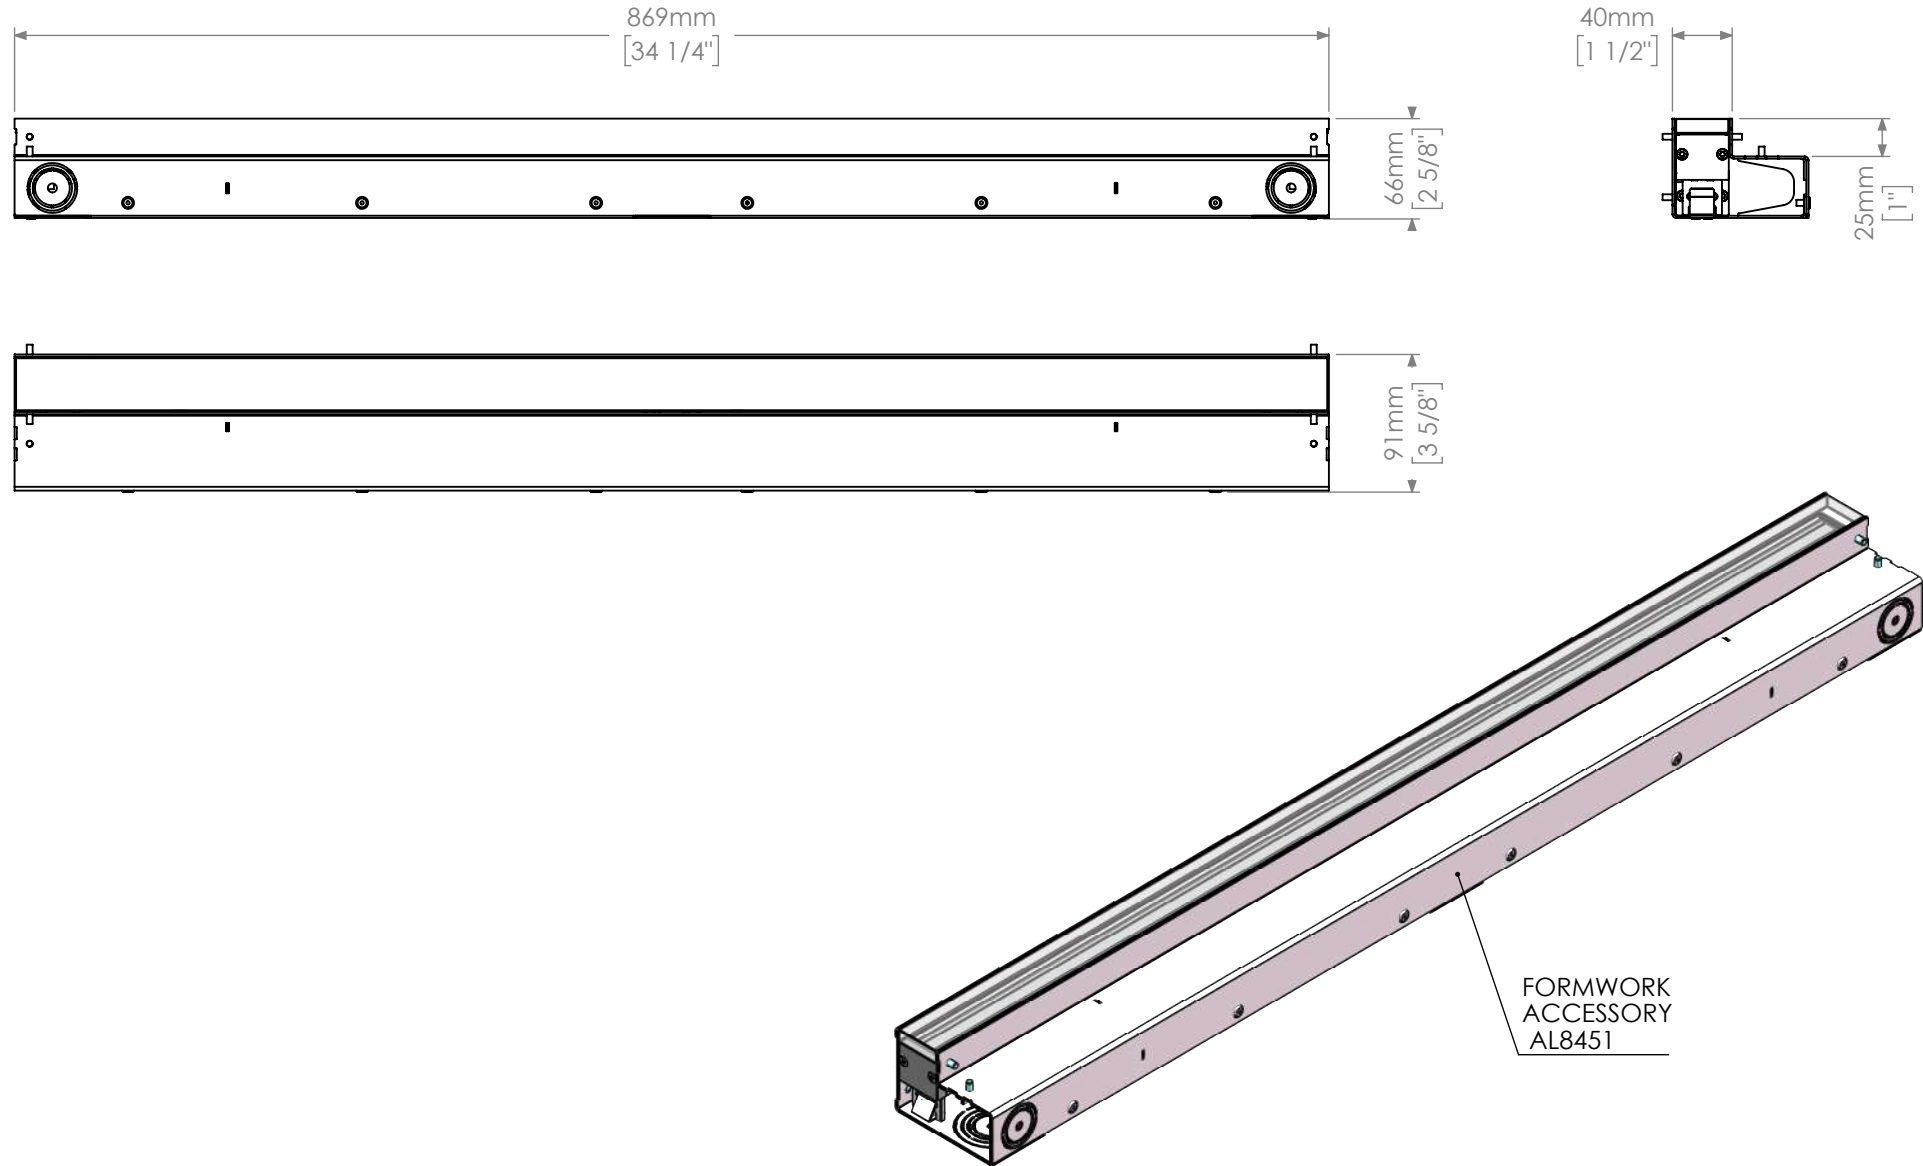

Code : AL8390

Scale : 1:5

SHEET 3 OF 4

Revision : 01

DIMENSIONS ARE IN MILLIMETERS [BRACKETED DIMENSIONS ARE IN INCHES]

GRIVEN 

<http://www.griven.com>

Description : CHIRON 3 RECESSED RGBW/DW ALL-GLASS

Code : AL8390+AL8451

Scale : 1:5

SHEET 4 OF 4

Revision : 01

DIMENSIONS ARE IN MILLIMETERS [BRACKETED DIMENSIONS ARE IN INCHES]

GRIVEN 

<http://www.griven.com>