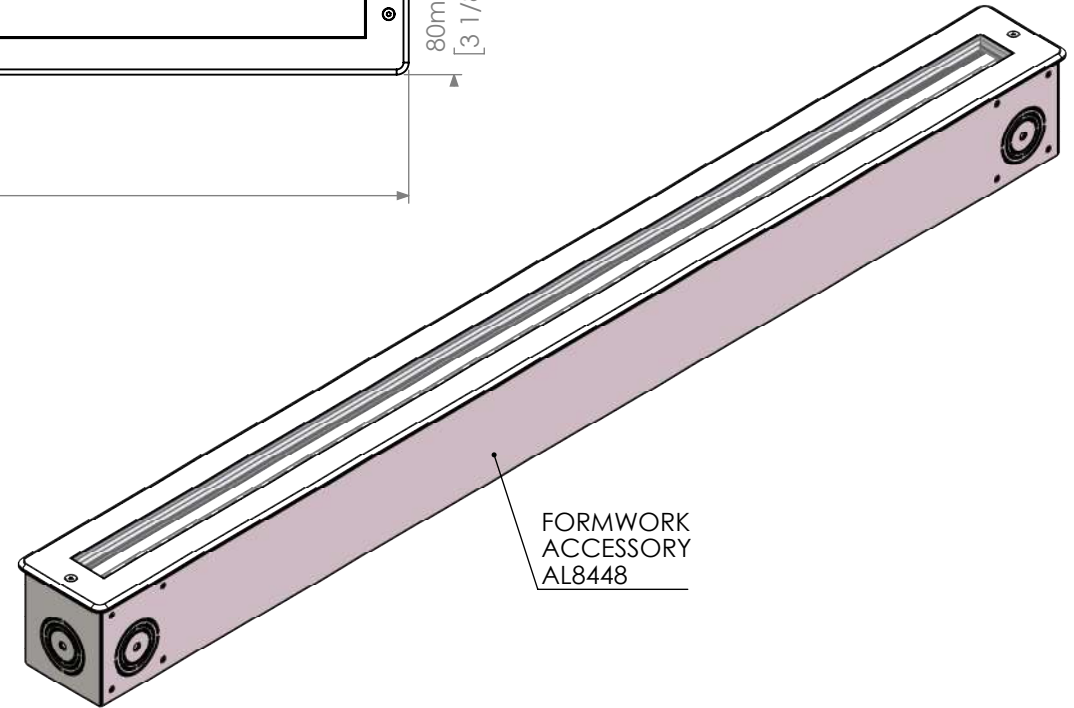

Description : CHIRON 3 RECESSED RGBW/DW FRAME

Code : AL8390

Scale : 1:5

SHEET 1 OF 4

Revision : 01

DIMENSIONS ARE IN MILLIMETERS [BRACKETED DIMENSIONS ARE IN INCHES]

GRIVEN 

<http://www.griven.com>

Description : CHIRON 3 RECESSED RGBW/DW FRAME

Code : AL8390+AL8448

Scale : 1:5

SHEET 2 OF 4

Revision : 01

DIMENSIONS ARE IN MILLIMETERS [BRACKETED DIMENSIONS ARE IN INCHES]

Description : CHIRON 3 RECESSED RGBW/DW ALL-GLASS

Code : AL8390

Scale : 1:5

SHEET 3 OF 4

Revision : 01

DIMENSIONS ARE IN MILLIMETERS [BRACKETED DIMENSIONS ARE IN INCHES]

GRIVEN 

<http://www.griven.com>

Description : CHIRON 3 RECESSED RGBW/DW ALL-GLASS

Code : AL8390+AL8451

Scale : 1:5

SHEET 4 OF 4

Revision : 01

DIMENSIONS ARE IN MILLIMETERS [BRACKETED DIMENSIONS ARE IN INCHES]

GRIVEN 

<http://www.griven.com>