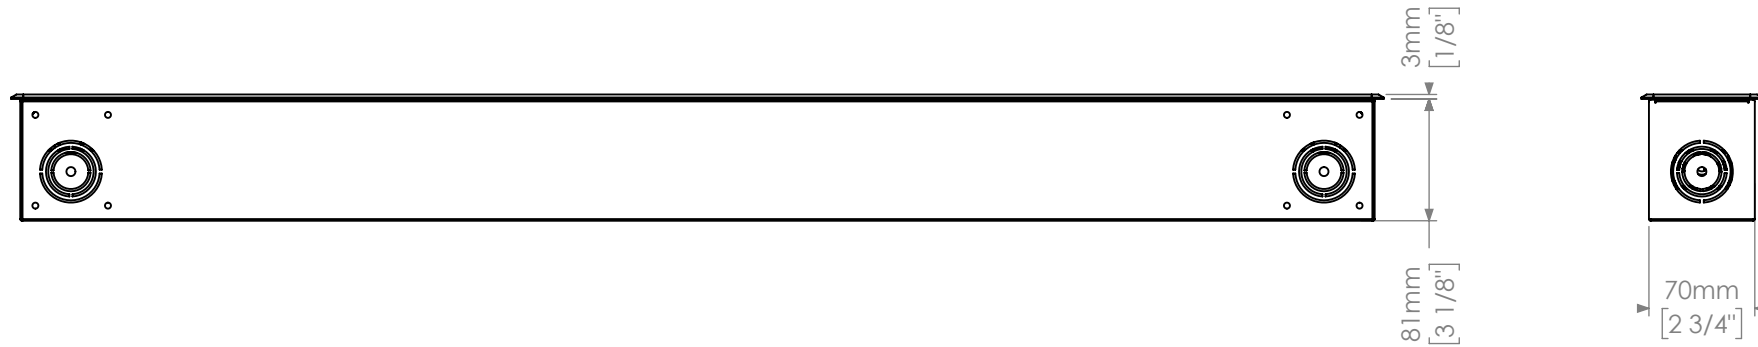

Description : CHIRON 3 RECESSED RGBW/DW FRAME

Code : AL8390

Scale : 1:5

SHEET 1 OF 4

Revision : 01

DIMENSIONS ARE IN MILLIMETERS [BRACKETED DIMENSIONS ARE IN INCHES]

GRIVEN 

<http://www.griven.com>

Description : CHIRON 3 RECESSED RGBW/DW FRAME

Code : AL8390+AL8448

Scale : 1:5

SHEET 2 OF 4

Revision : 01

DIMENSIONS ARE IN MILLIMETERS [BRACKETED DIMENSIONS ARE IN INCHES]

Description : CHIRON 3 RECESSED RGBW/DW ALL-GLASS

Code : AL8390

Scale : 1:5

SHEET 3 OF 4

Revision : 01

DIMENSIONS ARE IN MILLIMETERS [BRACKETED DIMENSIONS ARE IN INCHES]

GRIVEN 

<http://www.griven.com>

Description : CHIRON 3 RECESSED RGBW/DW ALL-GLASS

Code : AL8390+AL8451

Scale : 1:5

SHEET 4 OF 4

Revision : 01

DIMENSIONS ARE IN MILLIMETERS [BRACKETED DIMENSIONS ARE IN INCHES]

GRIVEN 

<http://www.griven.com>